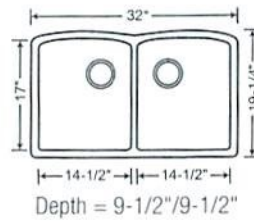

1. 440185 White   440186 Biscuit   441223 Biscotti   440182 Café Brown   **NEW** 441286 Truffle   440183 Metallic Gray   440184 Anthracite