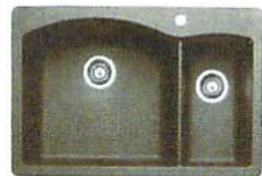

**BLANCO
DIAMOND™
1-3/4 BOWL
DUAL DECK
DESIGN**

441216 Biscotti

- 440216 White 440217 Biscuit 441216 Biscotti 440213 Café Brown **NEW** 441283 Truffle 440214 Metallic Gray 440215 Anthracite

**BLANCO
DIAMOND™
1-1/2 BOWL
DUAL DECK
DESIGN**