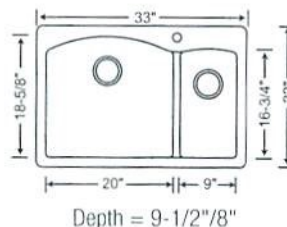

1. 440200 White   440201 Biscuit   441221 Biscotti   440197 Café Brown   **NEW** 441282 Truffle   440198 Metallic Gray   440199 Anthracite

BLANCO DIAMOND™ dual deck designs are ideal for both drop-in and undermount installations.